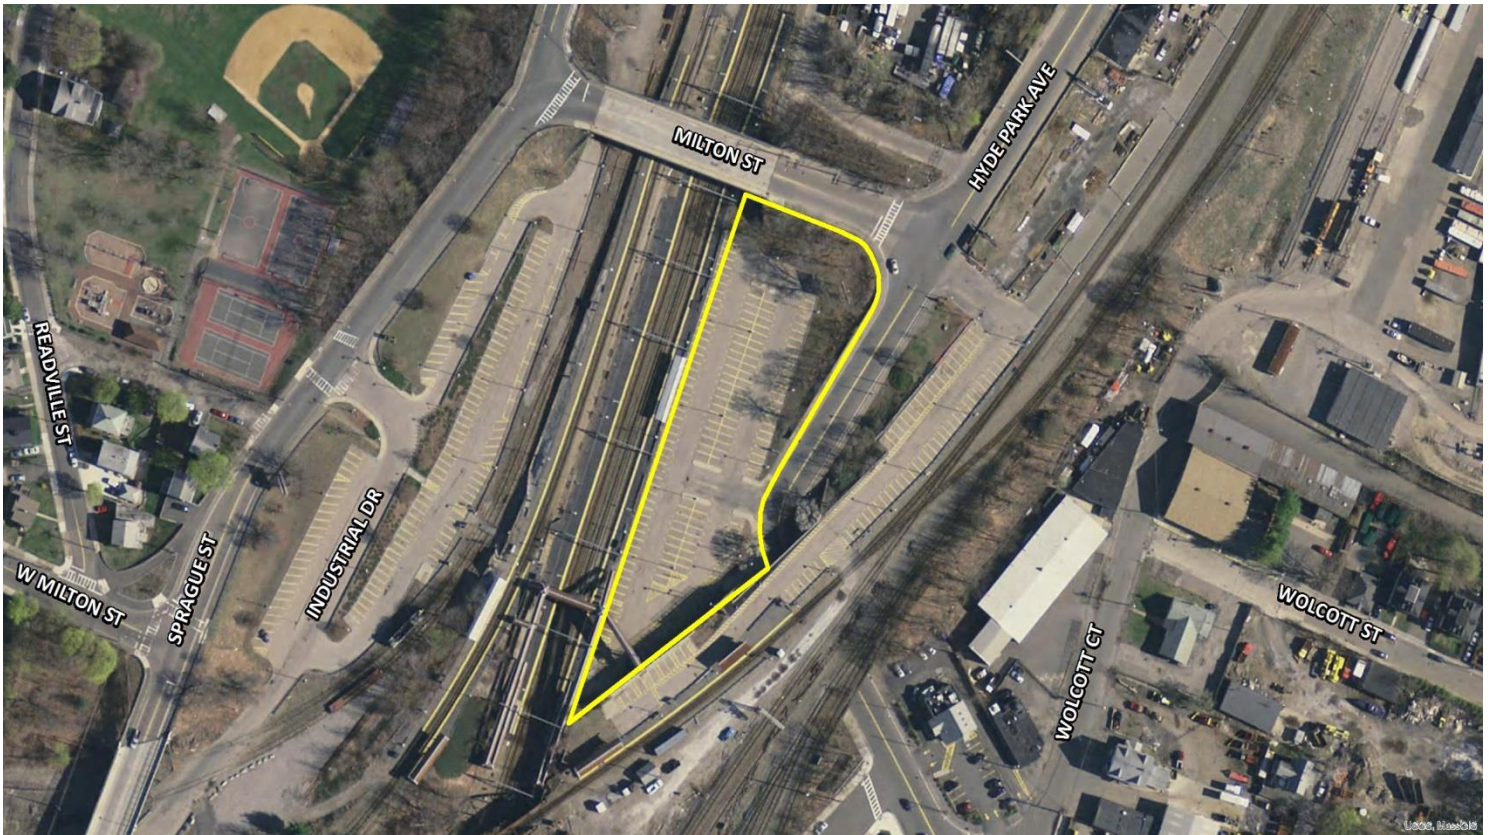

Readville Station Parking Lot Disposition Hyde Park, Massachusetts

Property Overview

The MBTA will be offering the surface parking lot on the inbound side of the Readville Station along Hyde Park Avenue for disposition. The property has a surface area of 72,500 square feet and consists of the surface parking lot (159 parking spaces) and a small piece of wooded area.

Additional Information

Address: Hyde Park Avenue, Hyde Park, MA
ITB Release Date: TBD